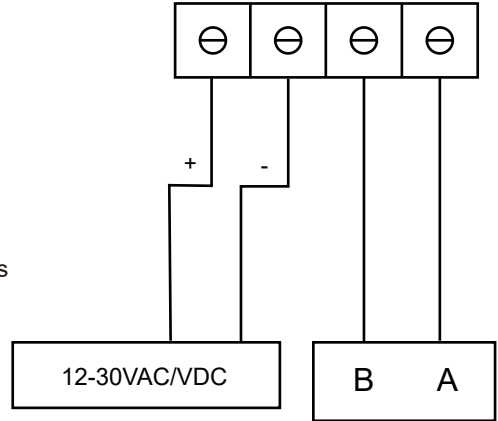

2-wire: 4-20mA

3-wire: 0-5VDC, 0-10VDC

4-wire: RS485

6-wire: 4-20mA & 0-5VDC,

4-20mA & 0-10VDC

Response time

0.5 s, 1 s, 2 s, 4 s

Power consumption

≤ 1.5W

Zero adjustment

By manual or automatic operation

IP rating

IP54

DIMENSIONS

WIRING DIAGRAM

2-wire (4-20mA)

3-wire (0-5VDC, 0-10VDC)

WIRING DIAGRAM

4-wire (RS485)

6-wire (4-20mA & 0-5VDC, 4-20mA & 0-10VDC)

- 1. Power+ VAC/VDC L
- 2. Power- VAC/VDC N
- 3. Output signal GND
- 4. Voltage output signal V_out
- 5. Output signal GND
- 6. Current output signal I_out