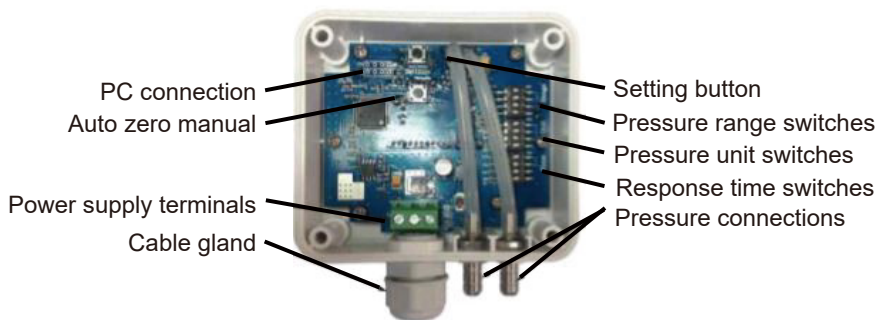

3-wire (0-5VDC, 0-10VDC)