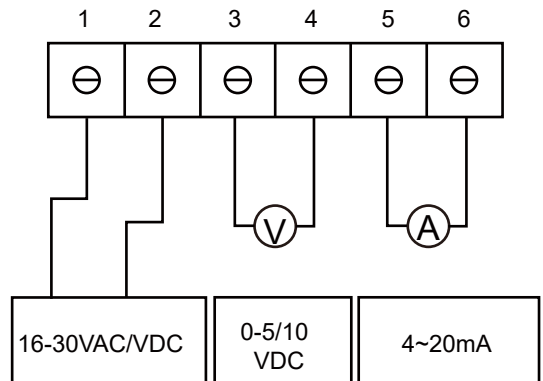

≤ 1.5W

Zero adjustment

By manual or automatic operation

IP rating

IP54

DIMENSIONS

WIRING DIAGRAM

2-wire (4-20mA)

3-wire (0-5VDC, 0-10VDC)

WIRING DIAGRAM

4-wire (RS485)

6-wire (4-20mA & 0-5VDC, 4-20mA & 0-10VDC)

- 1. Power+ VAC/VDC L
- 2. Power- VAC/VDC N
- 3. Output signal GND
- 4. Voltage output signal V_out
- 5. Output signal GND
- 6. Current output signal I_out