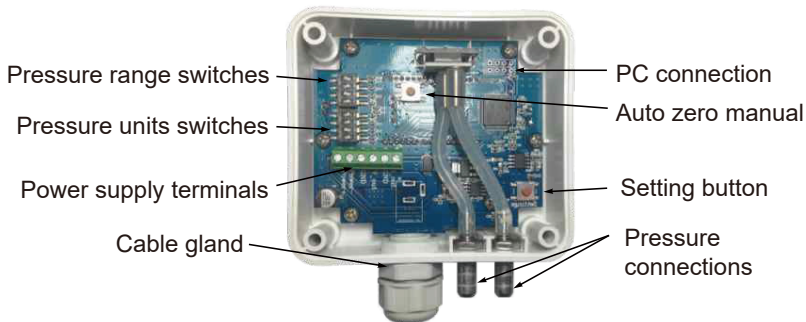

3-wire (0-5VDC, 0-10VDC)

WIRING DIAGRAM

4-wire (RS485)

6-wire (4-20mA & 0-5VDC, 4-20mA & 0-10VDC)

- 1. Power+ VAC/VDC L
- 2. Power- VAC/VDC N
- 3. Output signal GND
- 4. Voltage output signal V_out
- 5. Output signal GND
- 6. Current output signal I_out