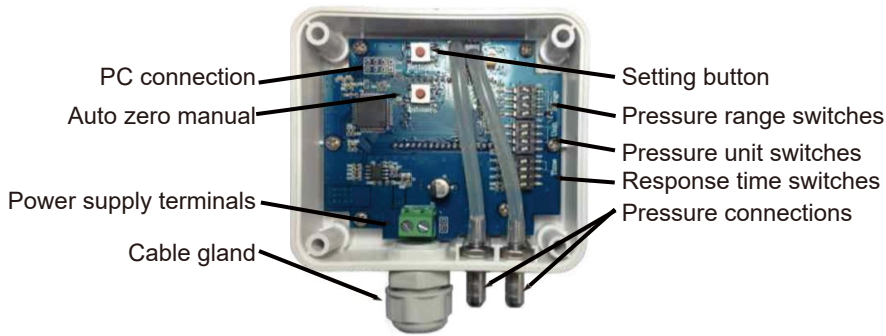

≤ 1.5W

Zero adjustment

By manual or automatic operation

IP rating

IP54

DIMENSIONS

WIRING DIAGRAM

2-wire (4-20mA)