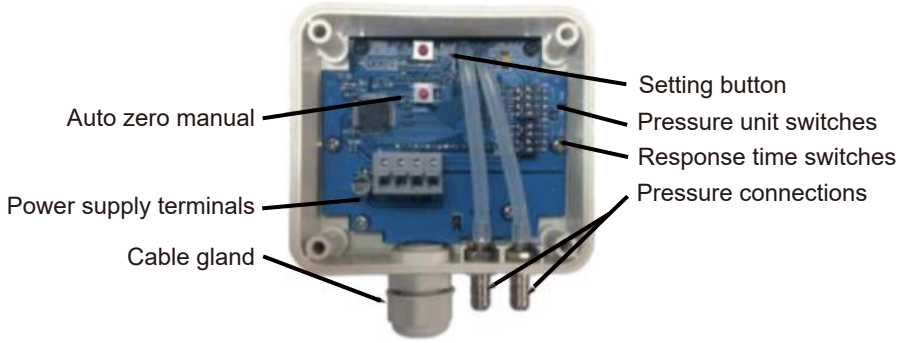

WIRING DIAGRAM

4-wire (RS485)