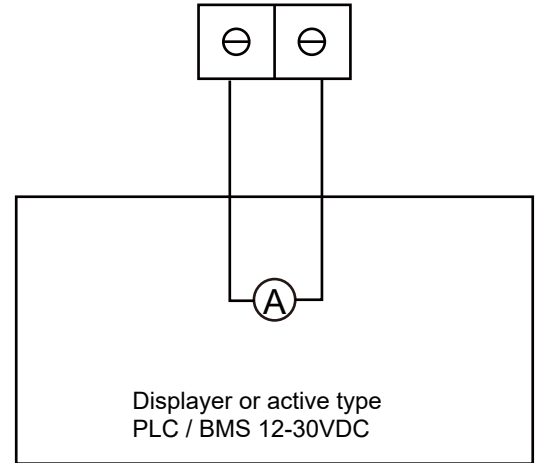

2-wire: 4-20mA

3-wire: 0-5VDC, 0-10VDC

4-wire: RS485

6-wire: 4-20mA & 0-5VDC,

4-20mA & 0-10VDC

Response time

0.5 s, 1 s, 2 s, 4 s

Power consumption

≤ 1.5W

Zero adjustment

By manual or automatic operation

IP rating

IP54

DIMENSIONS

WIRING DIAGRAM

2-wire (4-20mA)

3-wire (0-5VDC, 0-10VDC)

WIRING DIAGRAM

4-wire (RS485)

6-wire (4-20mA & 0-5VDC, 4-20mA & 0-10VDC)

- 1. Power+ VAC/VDC L
- 2. Power- VAC/VDC N
- 3. Output signal GND
- 4. Voltage output signal V_out
- 5. Output signal GND
- 6. Current output signal I_out