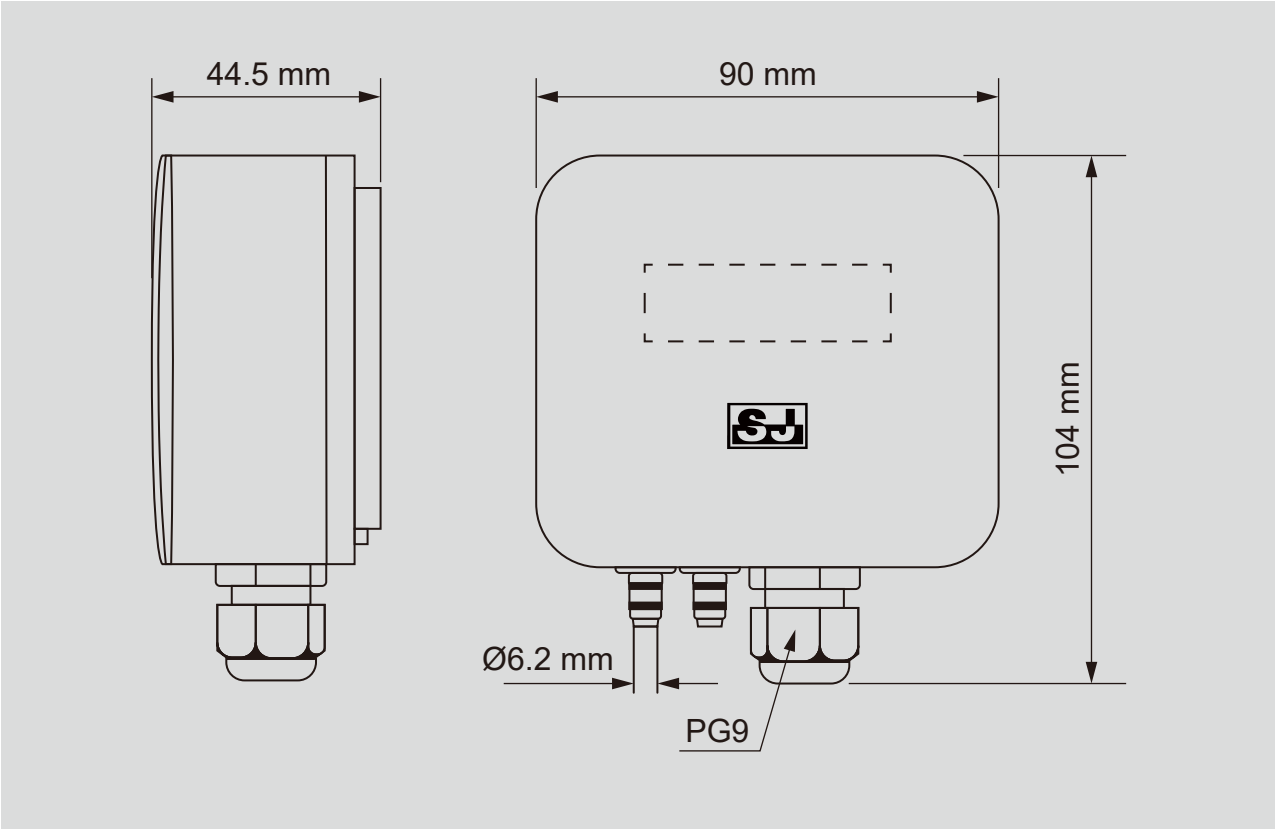

≤ 1.5W

Zero adjustment

By manual or automatic operation

IP rating

IP54

DIMENSIONS

WIRING DIAGRAM

2-wire (4-20mA)