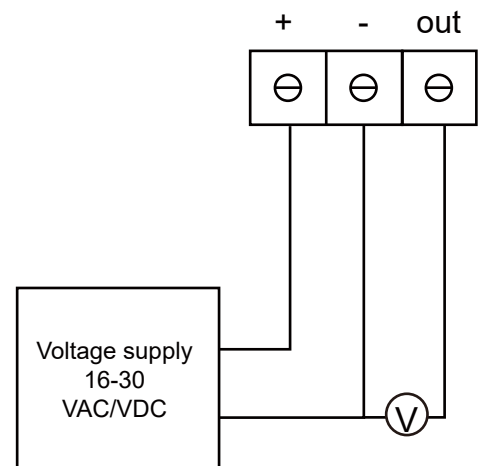

2-wire: 4-20mA

3-wire: 0-5VDC, 0-10VDC

4-wire: RS485

6-wire: 4-20mA & 0-5VDC,

4-20mA & 0-10VDC

Response time

0.5 s, 1 s, 2 s, 4 s

Power consumption

≤ 1.5W

Zero adjustment

By manual or automatic operation

IP rating

IP54

DIMENSIONS

WIRING DIAGRAM

2-wire (4-20mA)

3-wire (0-5VDC, 0-10VDC)

WIRING DIAGRAM

4-wire (RS485)

6-wire (4-20mA & 0-5VDC, 4-20mA & 0-10VDC)

- 1. Power+ VAC/VDC L
- 2. Power- VAC/VDC N
- 3. Output signal GND
- 4. Voltage output signal V_out
- 5. Output signal GND
- 6. Current output signal I_out