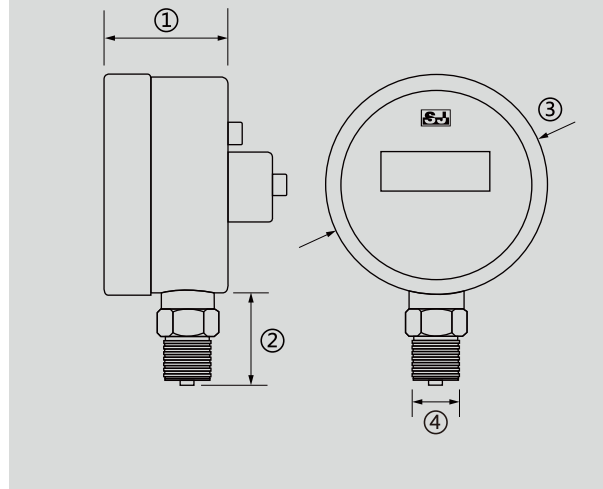

## DIMENSIONS

Bottom mount

Dimension (mm)				
NS	①	②	③	④
3"	48	36.8	80.8	M14*1.5
4"	58	41	100	M20*1.5

Back mount

Dimension (mm)		
NS	①	②
3"	76	M14*1.5
4"	100	M20*1.5