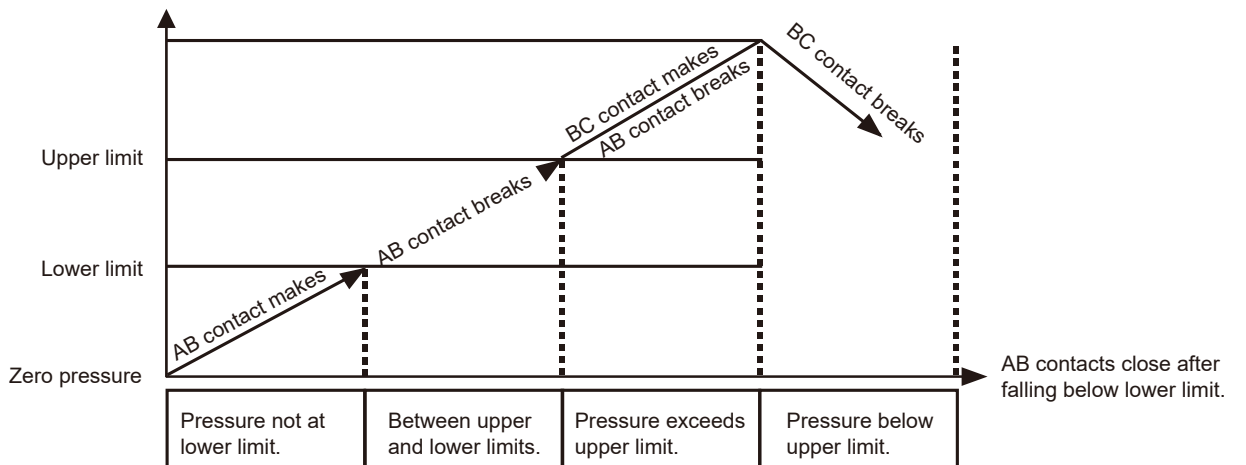

## WIRING DIAGRAM

# CONTROL FUNCTION

01K Pressure switch function (High stop, Low start)

03K Pressure switch function (High start, Low stop)

05K Electrical contact function (Pressure electrical contact)