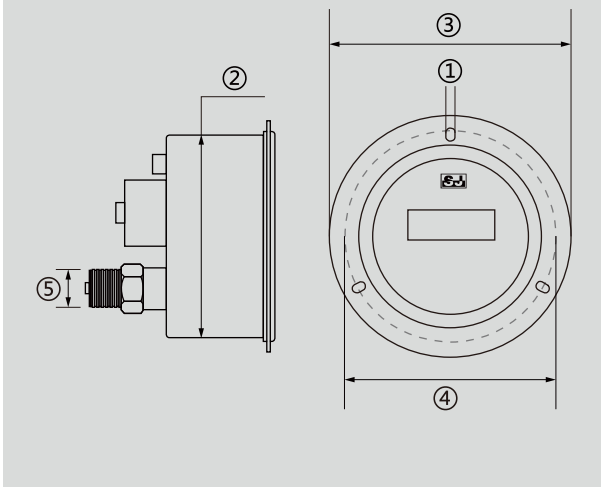

## DIMENSIONS

Bottom mount

Dimension (mm)				
NS	①	②	③	④
3"	48	36.8	80.8	M14*1.5
4"	58	41	100	M20*1.5

Back mount

Dimension (mm)		
NS	①	②
3"	76	M14*1.5
4"	100	M20*1.5

## DIMENSIONS

3"Back mount with flange

4"Back mount with flange

Dimension (mm)					
NS	①	②	③	④	⑤
3"	4.5	79	107	96.5	M14*1.5
4"	5	103	132.5	117	M20*1.5

## WIRING DIAGRAM