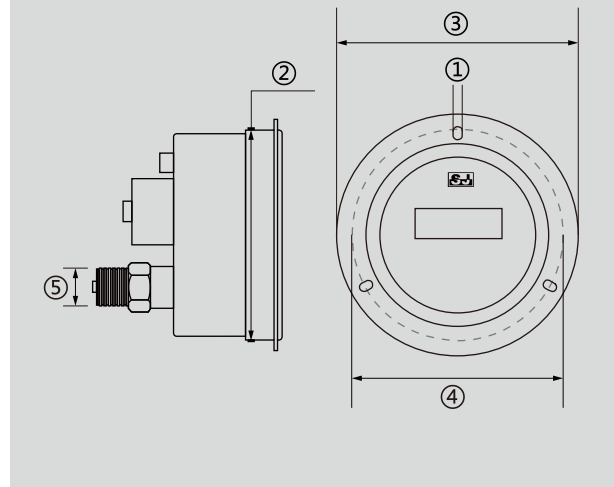

## DIMENSIONS

Bottom mount

Dimension (mm)				
NS	①	②	③	④
3"	48	36.8	80.8	M14*1.5
4"	58	41	100	M20*1.5

Back mount

Dimension (mm)		
NS	①	②
3"	76	M14*1.5
4"	100	M20*1.5

## DIMENSIONS

3"Back mount with flange

4"Back mount with flange

Dimension (mm)					
NS	①	②	③	④	⑤
3"	4.5	79	107	96.5	M14*1.5
4"	5	103	132.5	117	M20*1.5

## WIRING DIAGRAM