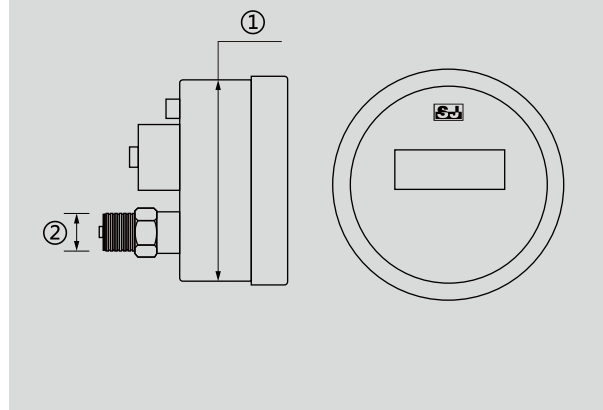

## DIMENSIONS

Bottom mount

Dimension (mm)				
NS	①	②	③	④
3"	48	36.8	80.8	M14*1.5
4"	58	41	100	M20*1.5

Back mount

Dimension (mm)		
NS	①	②
3"	76	M14*1.5
4"	100	M20*1.5