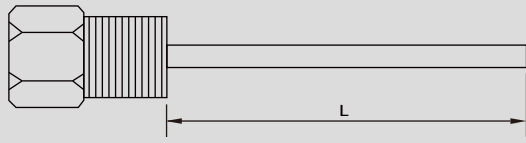

Dimensions (mm)			
NS	①	②	③
3"	70	85	47
4"	102	119	48

Dimensions (mm)			
NS	①	②	③
3"	72	84	29
4"	102	119	29

DIMENSIONS

Dimensions (mm)				
NS	①	②	③	④
3"	72	84	29	99
4"	102	119	29	124

LCD CHARACTER SIZE

※ The font sizes of 3" and 4" are the same.

CONNECTION DESIGNS

Male thread

Plain stem

Compression fitting (sliding on stem)

Union nut and loose threaded connection

Male nut

Union nut

Sanitary end cap