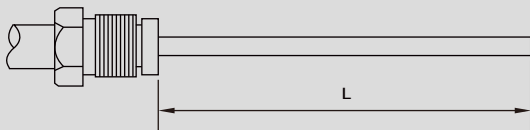

CONNECTION DESIGNS

Male thread

Plain stem

Compression fitting (sliding on stem)

Union nut and loose threaded connection

Male nut

Union nut

Sanitary end cap