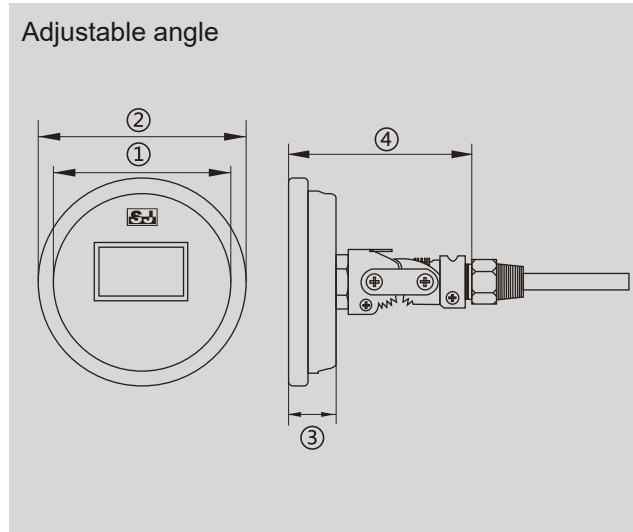

Male thread, plain stem,
compression fitting (sliding on stem),
union nut and loose threaded connection,
male nut, union nut, sanitary end cap,
flange on stem

Stem

304 SS, 316 SS

Length:

30 ... 950 mm (without thread)

Dimensions (mm)			
NS	①	②	③
3"	70	85	47
4"	102	119	48

Dimensions (mm)			
NS	①	②	③
3"	72	84	29
4"	102	119	29

DIMENSIONS

Dimensions (mm)				
NS	①	②	③	④
3"	72	84	29	99
4"	102	119	29	124

LCD CHARACTER SIZE

※ The font sizes of 3" and 4" are the same.

CONNECTION DESIGNS

Male thread

Plain stem

Compression fitting (sliding on stem)

Union nut and loose threaded connection

Male nut

Union nut

Sanitary end cap