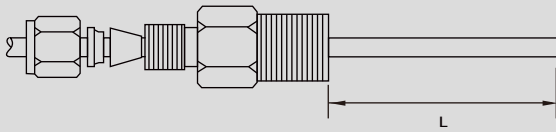

CONNECTION DESIGNS

Male thread

Plain stem

Compression fitting (sliding on stem)

Union nut and loose threaded connection

Male nut

Union nut

Sanitary end cap