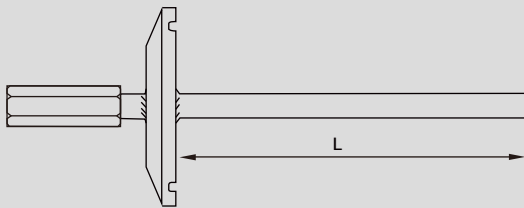

CONNECTION DESIGNS

Male thread

Plain stem

Compression fitting (sliding on stem)

Union nut and loose threaded connection

Male nut

Union nut

Sanitary end cap