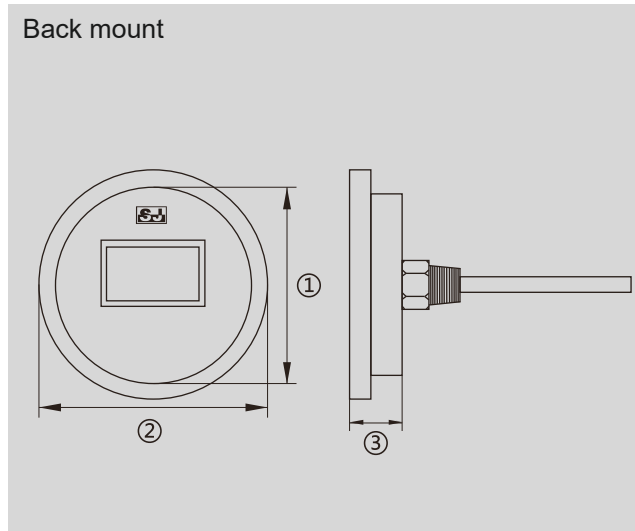

Dimensions (mm)			
NS	①	②	③
3"	70	85	47
4"	102	119	48

Dimensions (mm)			
NS	①	②	③
3"	72	84	29
4"	102	119	29

DIMENSIONS

Dimensions (mm)				
NS	①	②	③	④
3"	72	84	29	99
4"	102	119	29	124

LCD CHARACTER SIZE

※ The font sizes of 3" and 4" are the same.

CONNECTION DESIGNS

Male thread

Plain stem

Compression fitting (sliding on stem)

Union nut and loose threaded connection

Male nut

Union nut

Sanitary end cap