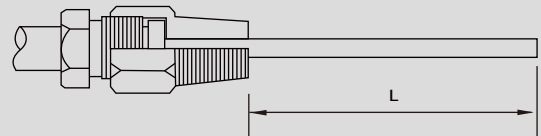

CONNECTION DESIGNS

Male thread

Plain stem

Compression fitting (sliding on stem)

Union nut and loose threaded connection

Male nut

Union nut

Sanitary end cap