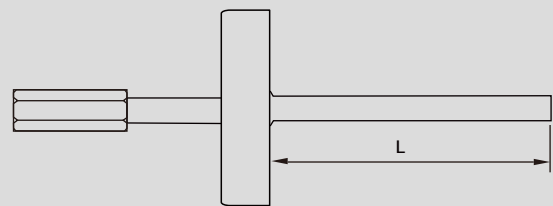

Flange on stem