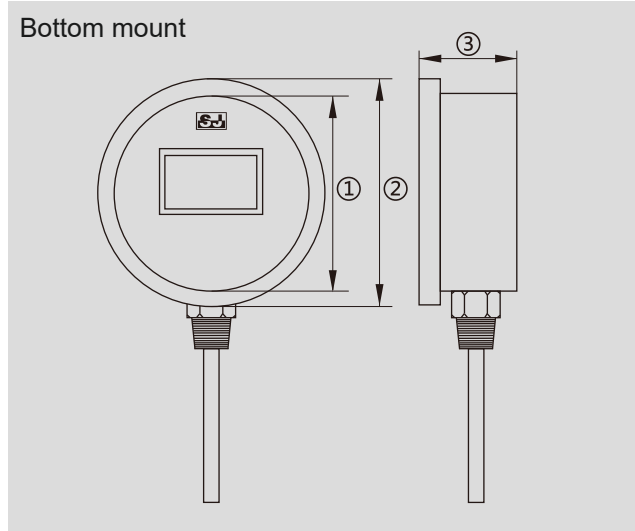

4-digit LCD display screen

Battery specification

LR44 x1, can be replaced

Accessories (option)

Thermowell

Ambient temperature

0°C ... 60°C

DIMENSIONS

Dimensions (mm)			
NS	①	②	③
3"	70	85	47
4"	102	119	48

Dimensions (mm)			
NS	①	②	③
3"	72	84	29
4"	102	119	29

DIMENSIONS

Dimensions (mm)				
NS	①	②	③	④
3"	72	84	29	99
4"	102	119	29	124

LCD CHARACTER SIZE

※ The font sizes of 3" and 4" are the same.

CONNECTION DESIGNS

Male thread

Plain stem

Compression fitting (sliding on stem)

Union nut and loose threaded connection

Male nut

Union nut

Sanitary end cap