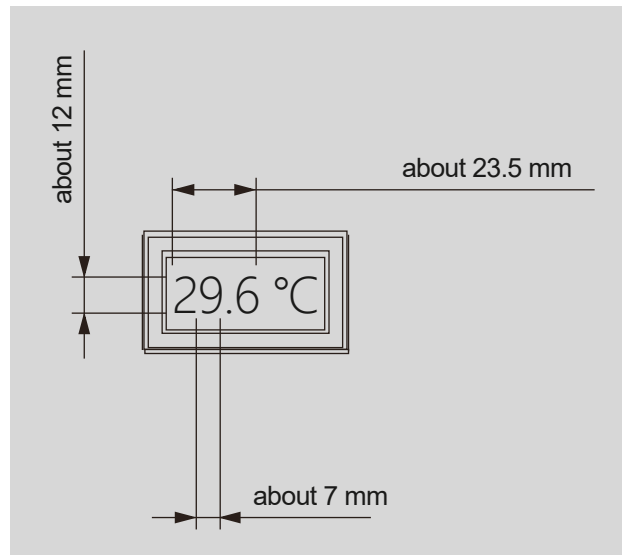

Dimensions (mm)			
NS	①	②	③
3"	70	85	47
4"	102	119	48

Dimensions (mm)			
NS	①	②	③
3"	72	84	29
4"	102	119	29

DIMENSIONS

Dimensions (mm)				
NS	①	②	③	④
3"	72	84	29	99
4"	102	119	29	124

LCD CHARACTER SIZE

※ The font sizes of 3" and 4" are the same.

CONNECTION DESIGNS

Male thread

Plain stem

Compression fitting (sliding on stem)

Union nut and loose threaded connection

Male nut

Union nut

Sanitary end cap