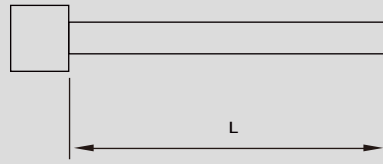

Dimensions (mm)			
NS	①	②	③
3"	70	85	47
4"	102	119	48

Dimensions (mm)			
NS	①	②	③
3"	72	84	29
4"	102	119	29

DIMENSIONS

Dimensions (mm)				
NS	①	②	③	④
3"	72	84	29	99
4"	102	119	29	124

LCD CHARACTER SIZE

※ The font sizes of 3" and 4" are the same.

CONNECTION DESIGNS

Male thread

Plain stem

Compression fitting (sliding on stem)

Union nut and loose threaded connection

Male nut

Union nut

Sanitary end cap